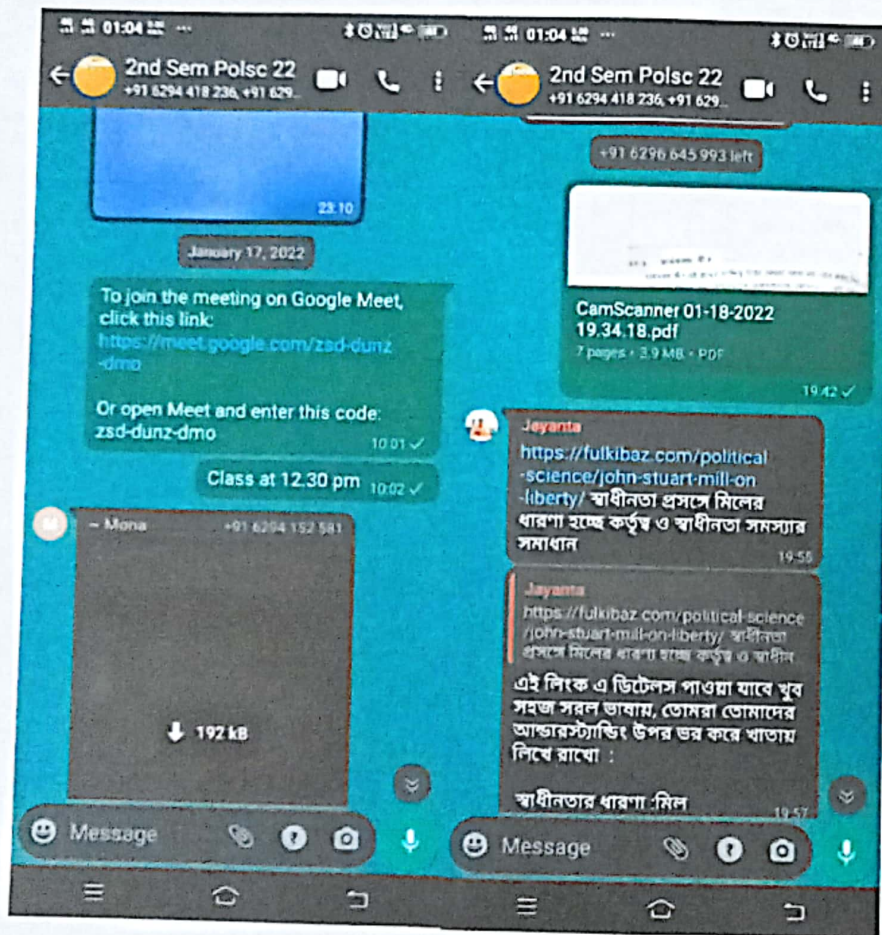

Smiti
Teacher-In-charge
THL Mahavidyalay
Madian, Mallarpur, Gonpur
Birbhum, Pin- 731216, W.B.