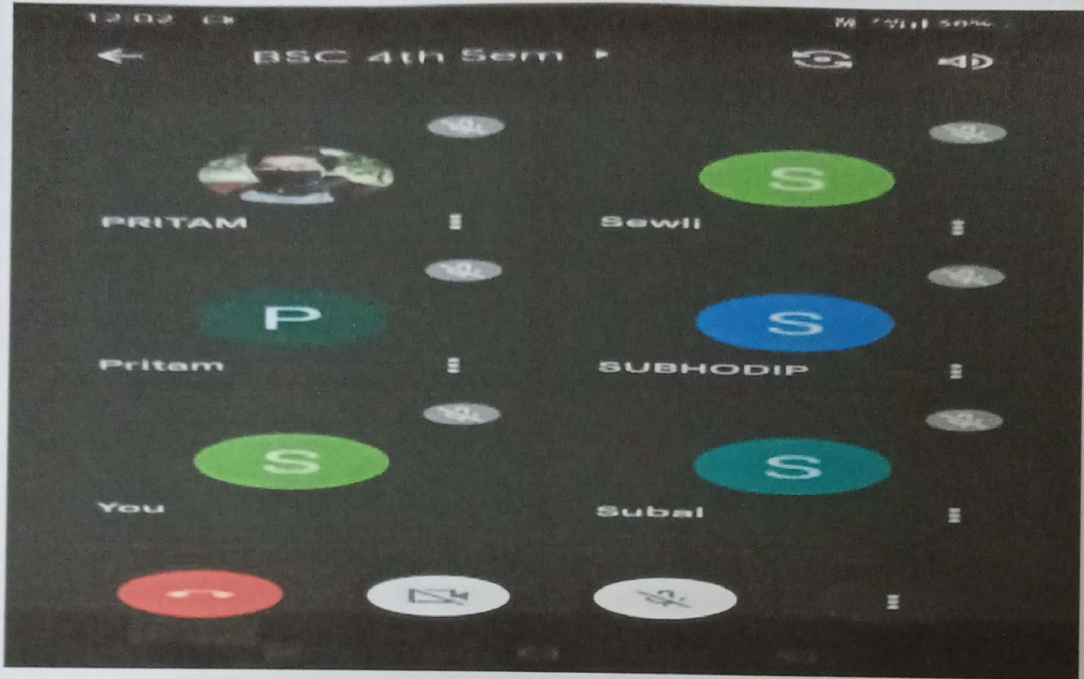

Turku Hansda Lapsa Hemram Mahavidyalay
Mallarpur, Birbhum
Department of Mathematics

Online classes during Covid -19 Period
Class taken by Dr. Sewli Chatterjee
On 21.05.2022 for BSc 4th Semester students with whatsapplink

Sewli
Teacher-in-charge
THLH Mahavidyalay
Madian, Mallarpur, Gonpur
Birbhum, Pin- 731216, W.B.