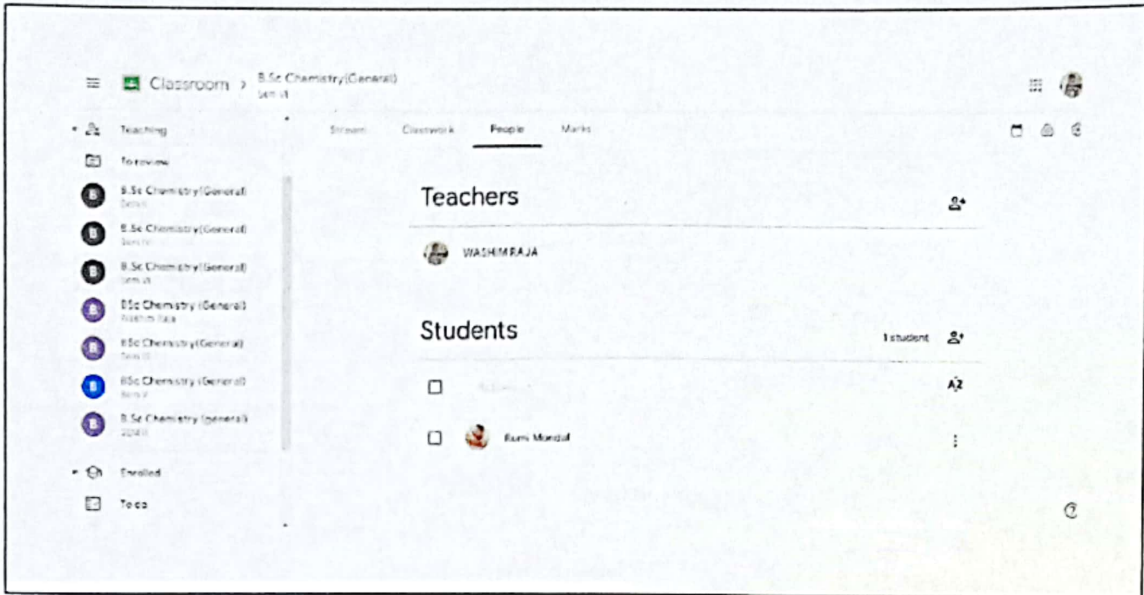

[Signature]
Principal
THLH Mahavidyalaya
Madian, Mallarpur, Gonpur
Birbhum, W.B.

[Signature]
Teacher-in-charge
THLH Mahavidyalaya
Madian, Mallarpur, Gonpur
Birbhum, Pin-731216, W.B.